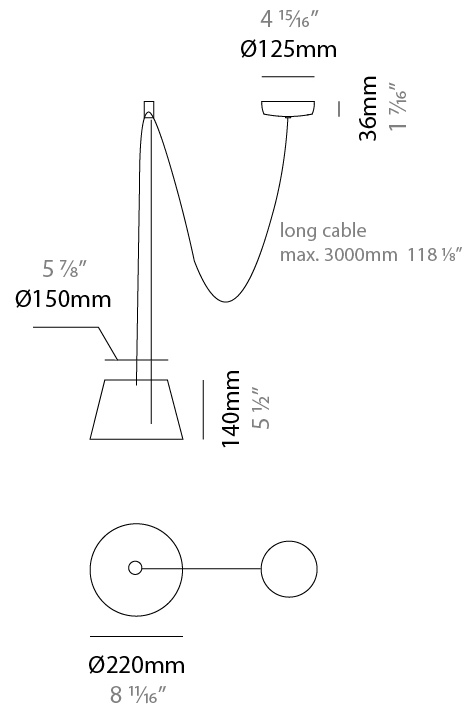

PROJECT	
TYPE	
SPECIFIER	
QUANTITY	
DATE	

SENTO SUSPENSION

D111029-

base number Finish
Options

1. To build a product code in our configurator select the specify button on the base model # product page
2. To build a manual product code on this datasheet choose from the options listed below in blue font and add the suffix to the base model #

GENERAL

Series: Sento
Brand: Ole
Division: Design
Mounting Type: Suspension
Mounting Location: Ceiling
Subcategory: Pendant

PHYSICAL

Shape: Bell
Diameter (mm): 220
Diameter (in): 8 11/16
Height (mm): 140
Height (in): 5 1/2
Max. Overall Height (mm): 3140
Max. Overall Height (in): 123 5/8
Light Distribution: Direct
Weight (kg): 1.2
Weight (lbs): 2.6
Diffuser:rylic - Satin
[Fixture Finish: WHi / MBK / MWH](#)
Fixture Material: Metal
Cable Details: 2000mm Cable

ELECTRICAL

Number of Lamps: 1
Lamp Type: LED Retrofit
Lamp Shape: MR16
Bulb Included: Bulb Not Included
Max. Wattage Per Lamp (W): 7
Lamp Base: GU10
Input Voltage (V): 120

LED

OPTICAL

Adjustability: Tilting

RATINGS AND CERTIFICATIONS

Certified By: Certified for North American Standards
IP rating: IP20