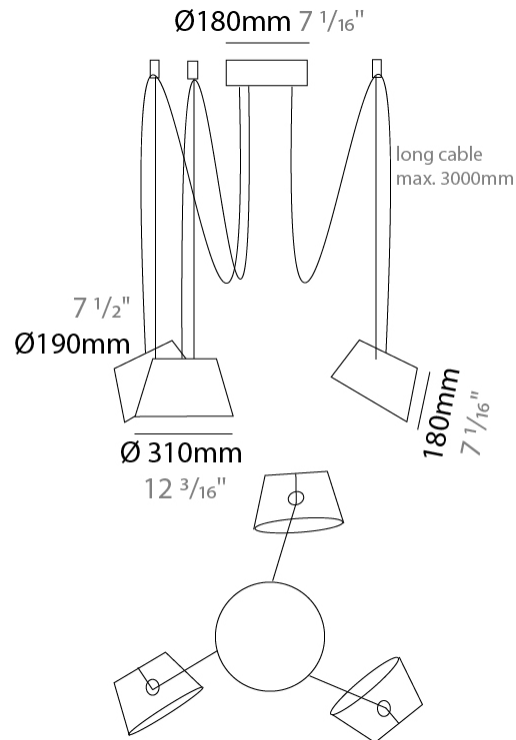

SENTO SUSPENSION

D111041-

base number   Finish
Options

1. To build a product code in our configurator select the specify button on the base model # product page
2. To build a manual product code on this datasheet choose from the options listed below in blue font and add the suffix to the base model #

GENERAL

Series: Sento
Brand: Ole
Division: Design
Mounting Type: Suspension
Mounting Location: Ceiling
Subcategory: Pendant

PHYSICAL

Shape: Bell
Diameter (mm): 310
Diameter (in): 12 3/16
Height (mm): 180
Height (in): 7 1/16
Max. Overall Height (mm): 3180
Max. Overall Height (in): 125 3/16
Light Distribution: Direct
Weight (kg): 2.3
Weight (lbs): 5.1
Diffuser: Arylic - Satin
Fixture Finish: WHi / MBK / MWH
Fixture Material: Metal
Cable Details: 3000mm Cable

ELECTRICAL

Number of Lamps: 3
Lamp Type: LED Retrofit
Lamp Shape: A19
Bulb Included: Bulb Not Included
Max. Wattage Per Lamp (W): 7
Lamp Base: E26
Input Voltage (V): 120
Upon Request: 277Vac / GU24

LED

OPTICAL

Adjustability: Tilting

RATINGS AND CERTIFICATIONS

Certified By: Certified for North American Standards
IP rating: IP20