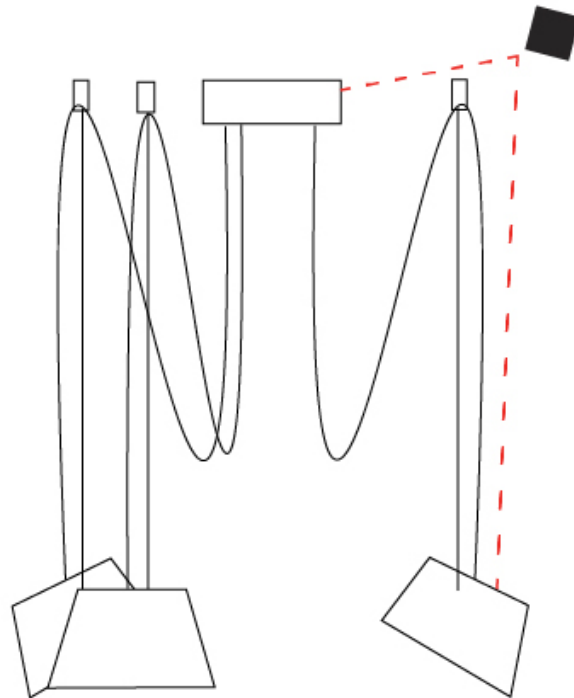

D111041-

PROJECT _____

TYPE _____

SPECIFIER _____

QUANTITY _____

DATE _____

D