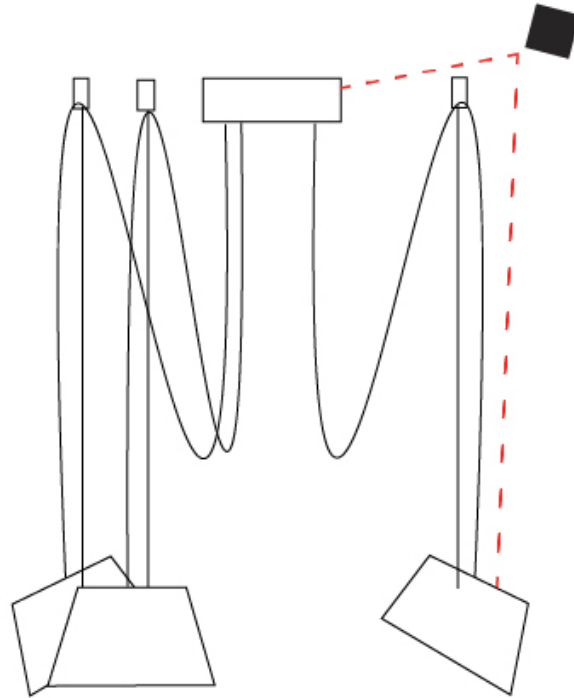

D111032-

PROJECT _____

TYPE _____

SPECIFIER _____

QUANTITY _____

DATE _____

D